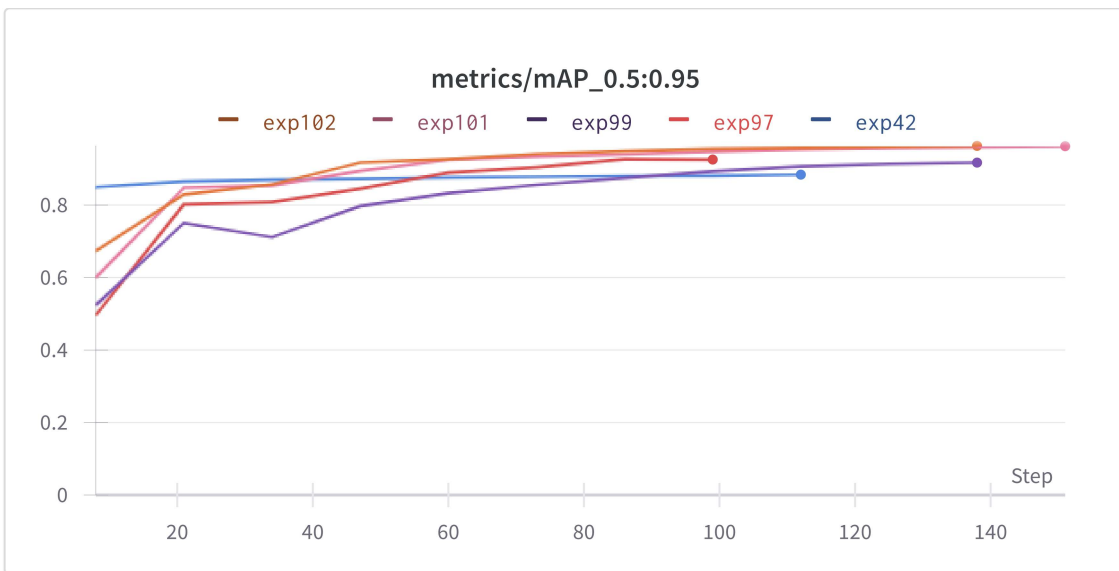

Snapshot Jan 16 2021, 8:38pm

Borde

Section 1

Add markdown, images, and \LaTeX

Created with  on Weights & Biases.

<https://wandb.ai/borde/YOLOv5/reports/Snapshot-Jan-16-2021-8-38pm--VmIldzo0MTI1Mzc>