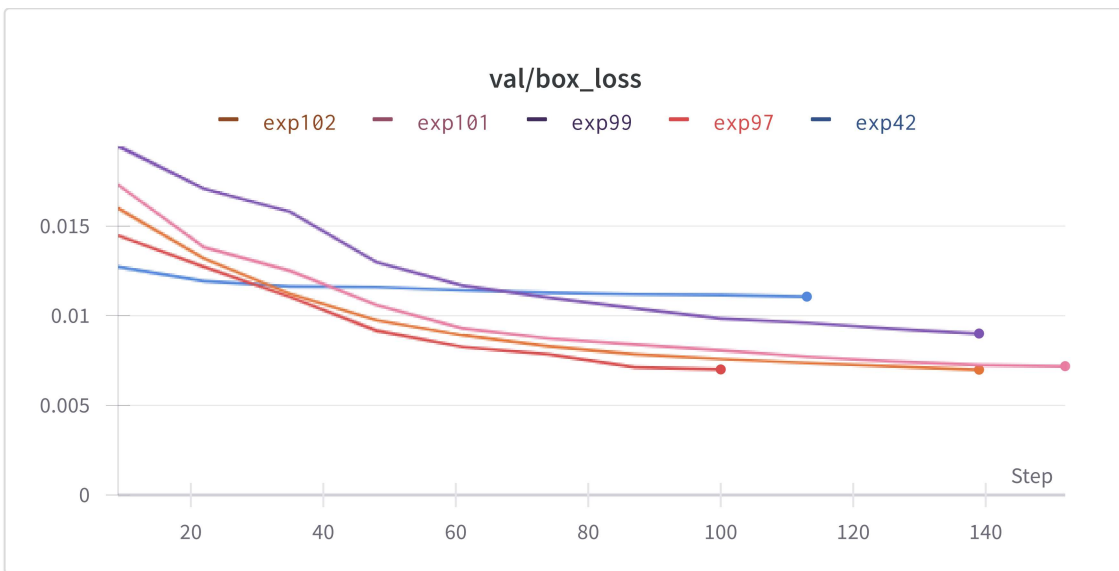

Snapshot Jan 16 2021, 8:38pm

Borde

Section 1

Add markdown, images, and \LaTeX

Created with  on Weights & Biases.

<https://wandb.ai/borde/YOLOv5/reports/Snapshot-Jan-16-2021-8-38pm--VmIldzo0MTI1Mzc>