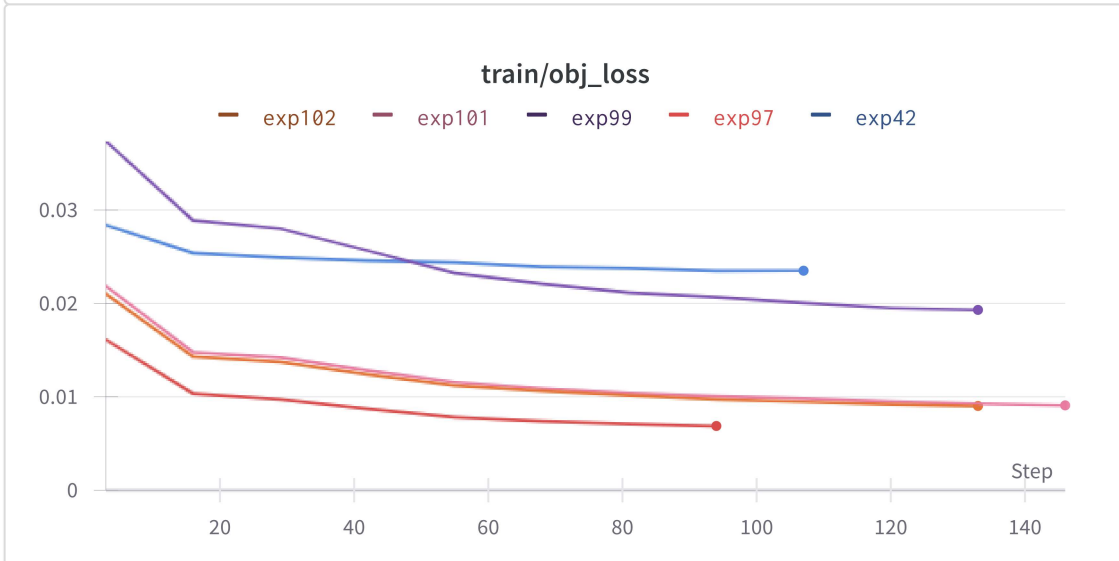

Snapshot Jan 16 2021, 8:38pm

Borde

Section 1

Add markdown, images, and \LaTeX

Created with  on Weights & Biases.

<https://wandb.ai/borde/YOLOv5/reports/Snapshot-Jan-16-2021-8-38pm--VmIldzo0MTI1Mzc>