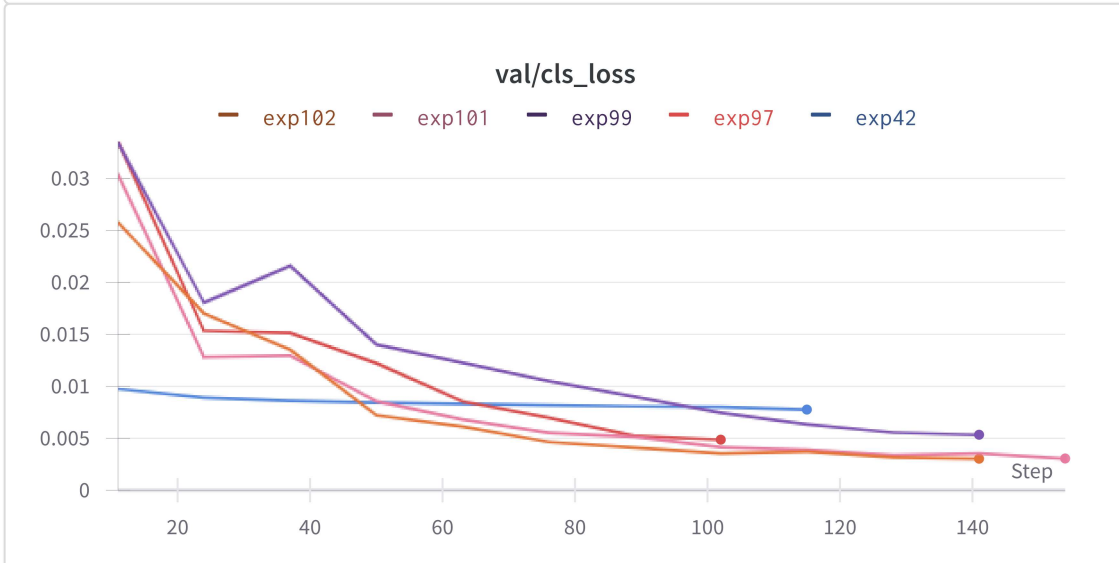

Snapshot Jan 16 2021, 8:38pm

Borde

Section 1

Add markdown, images, and \LaTeX

Created with  on Weights & Biases.

<https://wandb.ai/borde/YOLOv5/reports/Snapshot-Jan-16-2021-8-38pm--VmIldzo0MTI1Mzc>