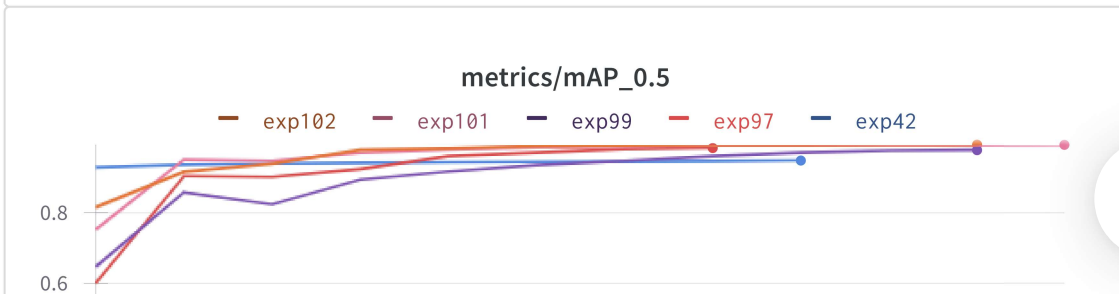

Snapshot Jan 16 2021, 8:38pm

Borde

Section 1

Add markdown, images, and \LaTeX

Created with  on Weights & Biases.

<https://wandb.ai/borde/YOLOv5/reports/Snapshot-Jan-16-2021-8-38pm--VmIldzo0MTI1Mzc>