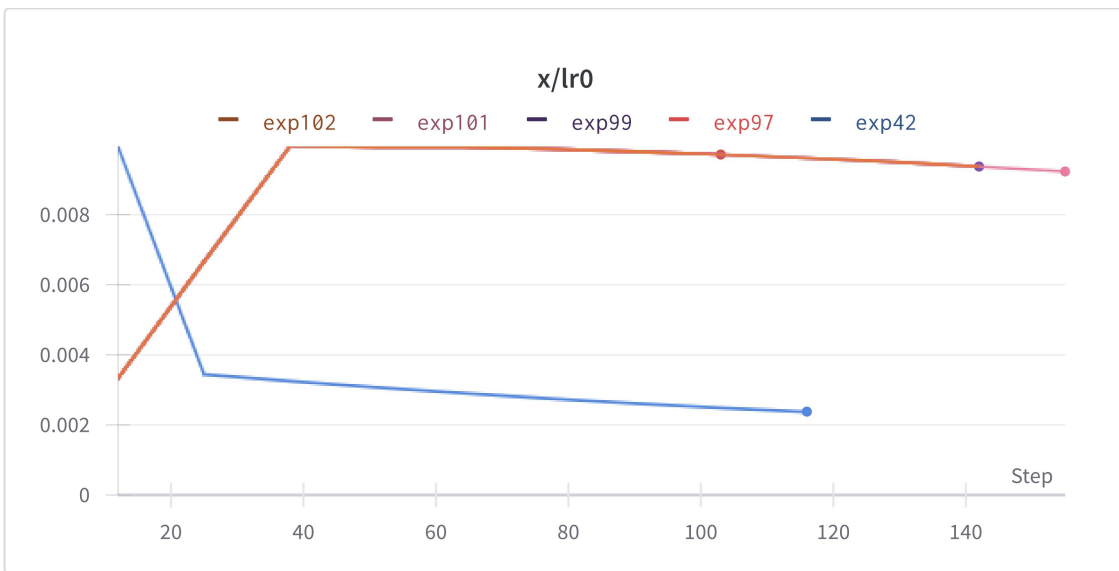

Snapshot Jan 16 2021, 8:38pm

Borde

Section 1

Add markdown, images, and \LaTeX

Created with  on Weights & Biases.

<https://wandb.ai/borde/YOLOv5/reports/Snapshot-Jan-16-2021-8-38pm--VmIldzo0MTI1Mzc>