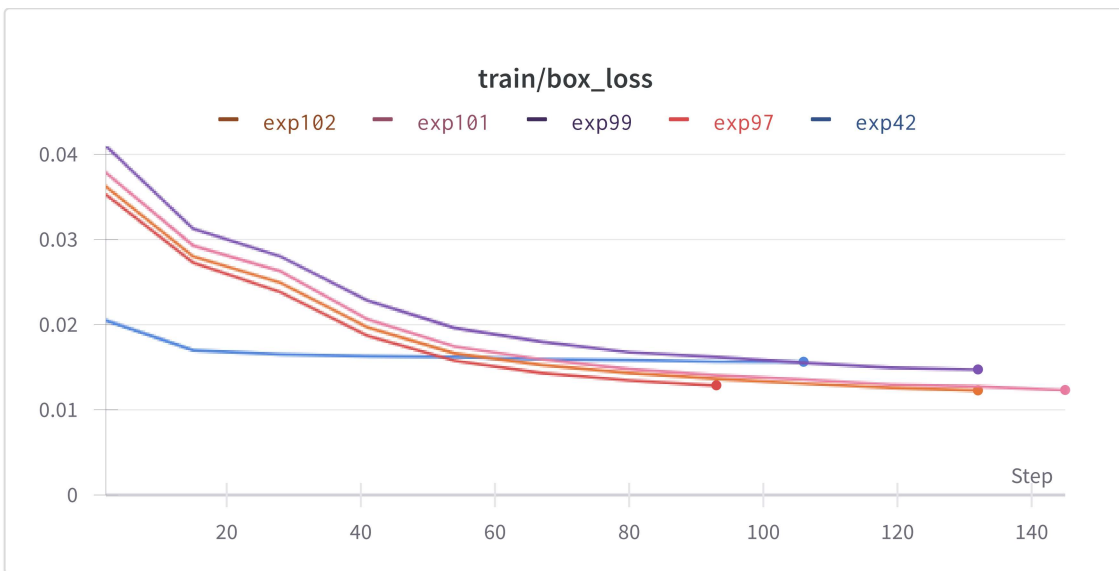

Snapshot Jan 16 2021, 8:38pm

Borde

Section 1

Add markdown, images, and \LaTeX

Created with  on Weights & Biases.

<https://wandb.ai/borde/YOLOv5/reports/Snapshot-Jan-16-2021-8-38pm--VmIldzo0MTI1Mzc>