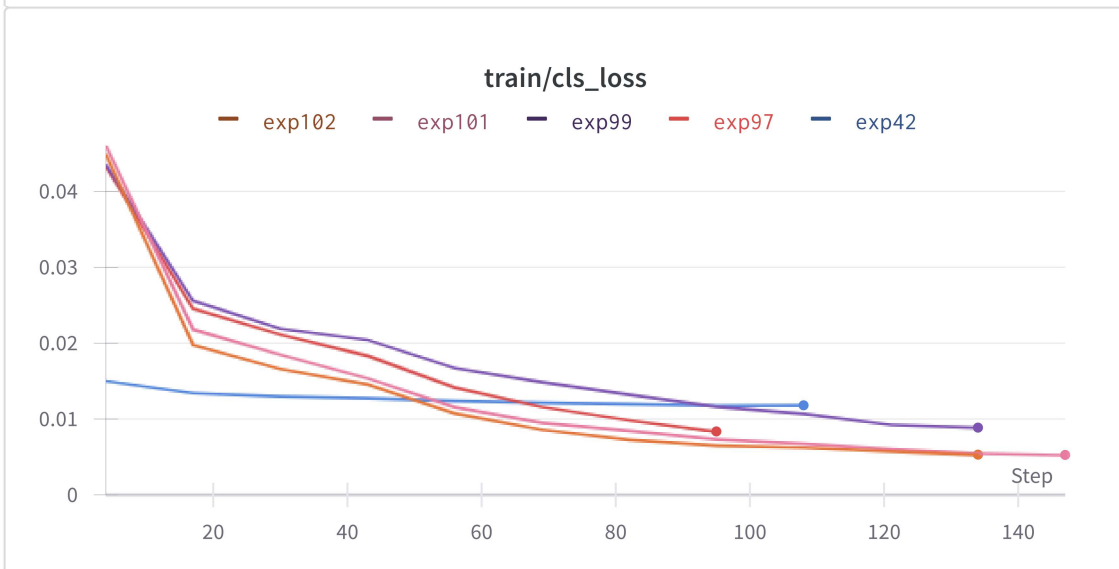

Snapshot Jan 16 2021, 8:38pm

Borde

Section 1

Add markdown, images, and \LaTeX

Created with  on Weights & Biases.

<https://wandb.ai/borde/YOLOv5/reports/Snapshot-Jan-16-2021-8-38pm--VmIldzo0MTI1Mzc>