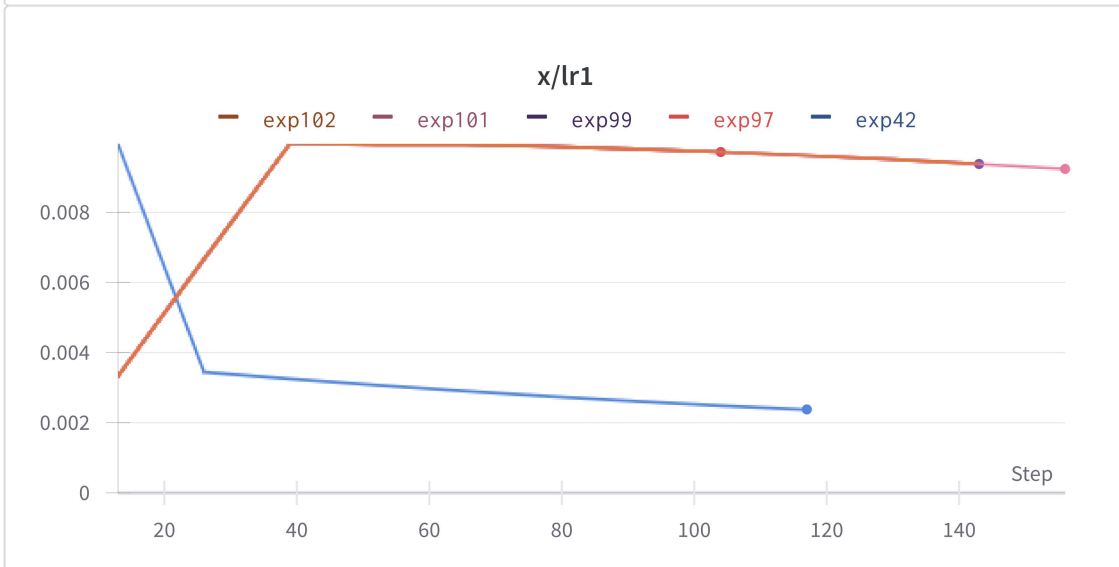

Snapshot Jan 16 2021, 8:38pm

Borde

Section 1

Add markdown, images, and \LaTeX

Created with  on Weights & Biases.

<https://wandb.ai/borde/YOLOv5/reports/Snapshot-Jan-16-2021-8-38pm--VmIldzo0MTI1Mzc>