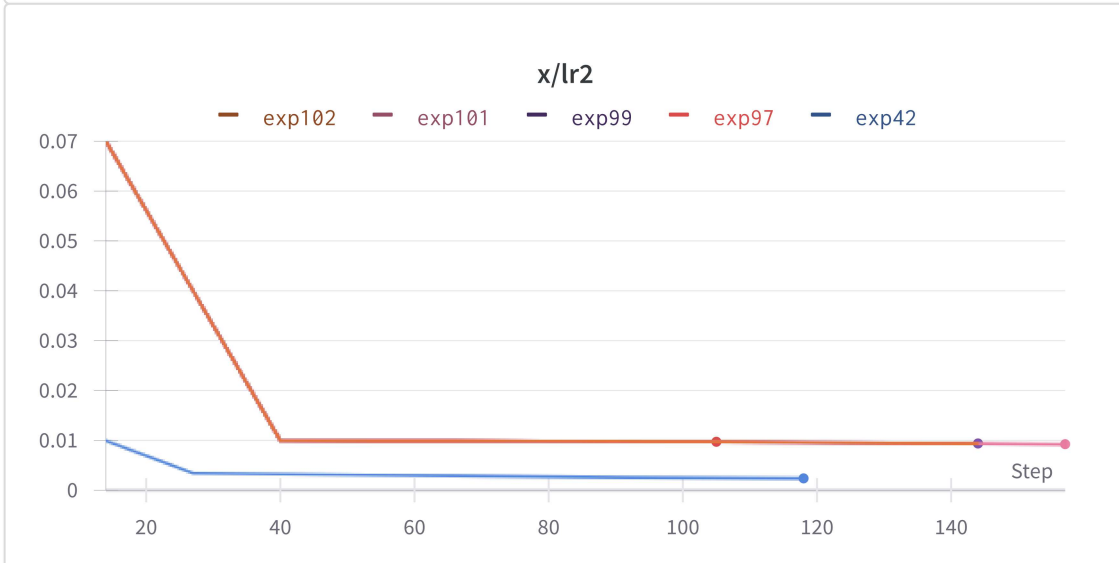

Snapshot Jan 16 2021, 8:38pm

Borde

Section 1

Add markdown, images, and \LaTeX

Created with  on Weights & Biases.

<https://wandb.ai/borde/YOLOv5/reports/Snapshot-Jan-16-2021-8-38pm--VmIldzo0MTI1Mzc>