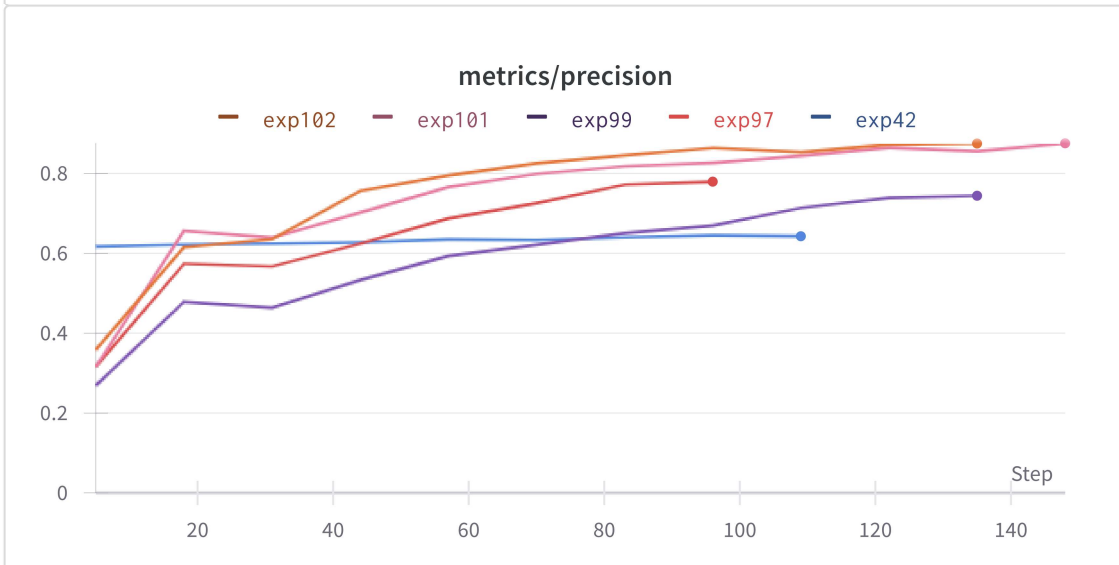

Snapshot Jan 16 2021, 8:38pm

Borde

Section 1

Add markdown, images, and \LaTeX

Created with  on Weights & Biases.

<https://wandb.ai/borde/YOLOv5/reports/Snapshot-Jan-16-2021-8-38pm--VmIldzo0MTI1Mzc>