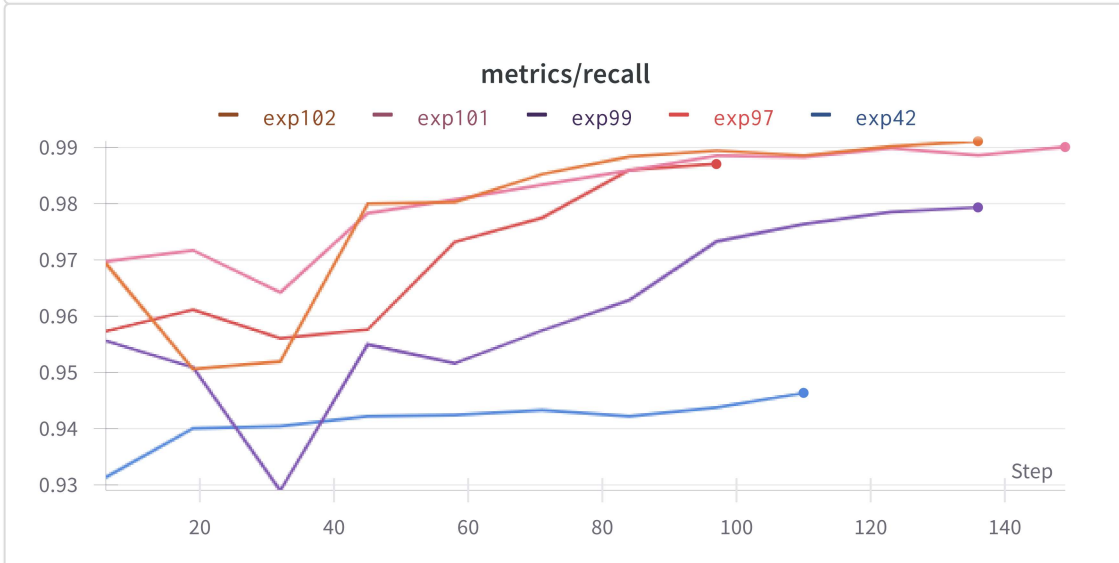

Snapshot Jan 16 2021, 8:38pm

Borde

Section 1

Add markdown, images, and \LaTeX

Created with  on Weights & Biases.

<https://wandb.ai/borde/YOLOv5/reports/Snapshot-Jan-16-2021-8-38pm--VmIldzo0MTI1Mzc>