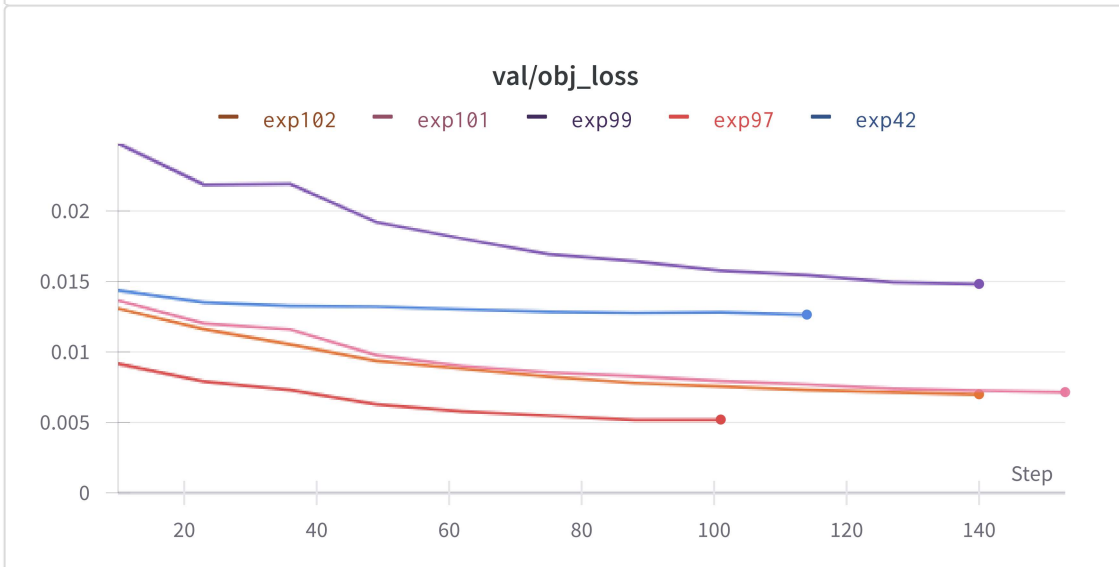

Snapshot Jan 16 2021, 8:38pm

Borde

Section 1

Add markdown, images, and \LaTeX

Created with  on Weights & Biases.

<https://wandb.ai/borde/YOLOv5/reports/Snapshot-Jan-16-2021-8-38pm--VmIldzo0MTI1Mzc>