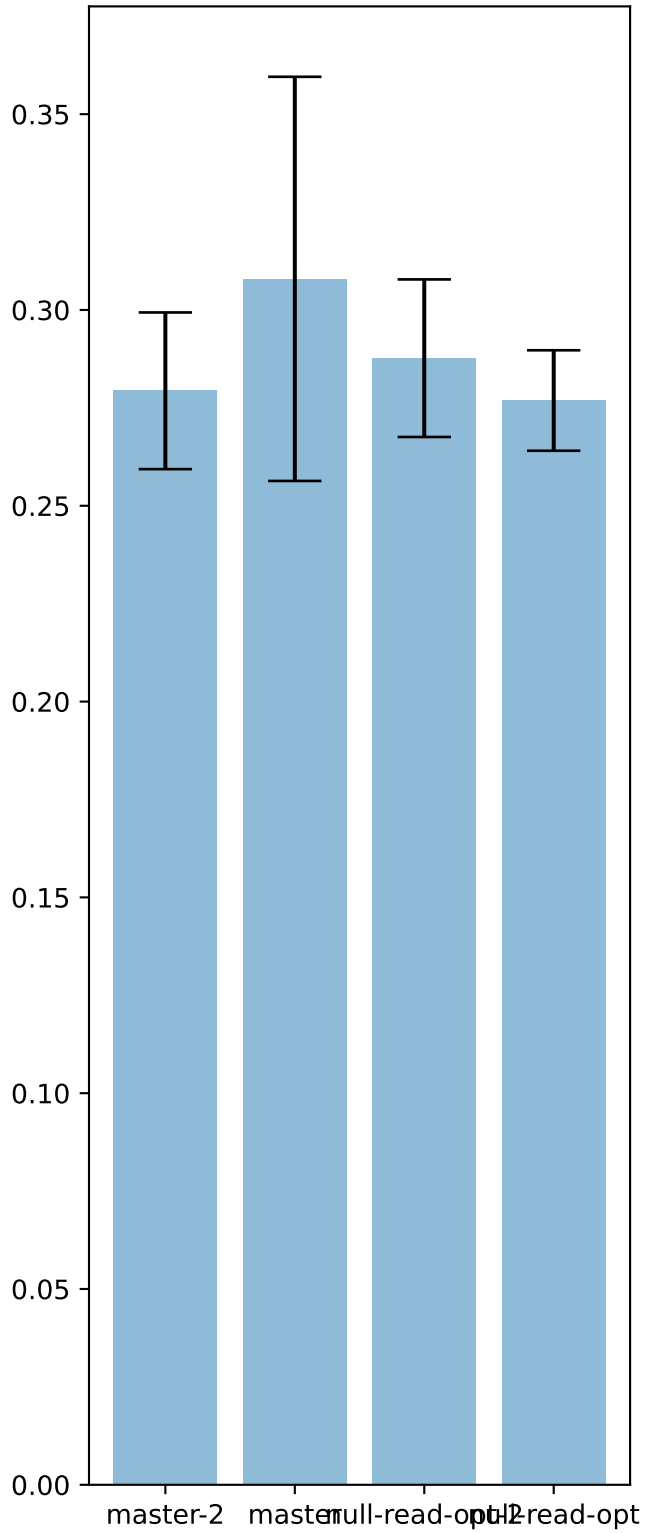

Benchmark filter/q16

Compiling Time

Execution Time